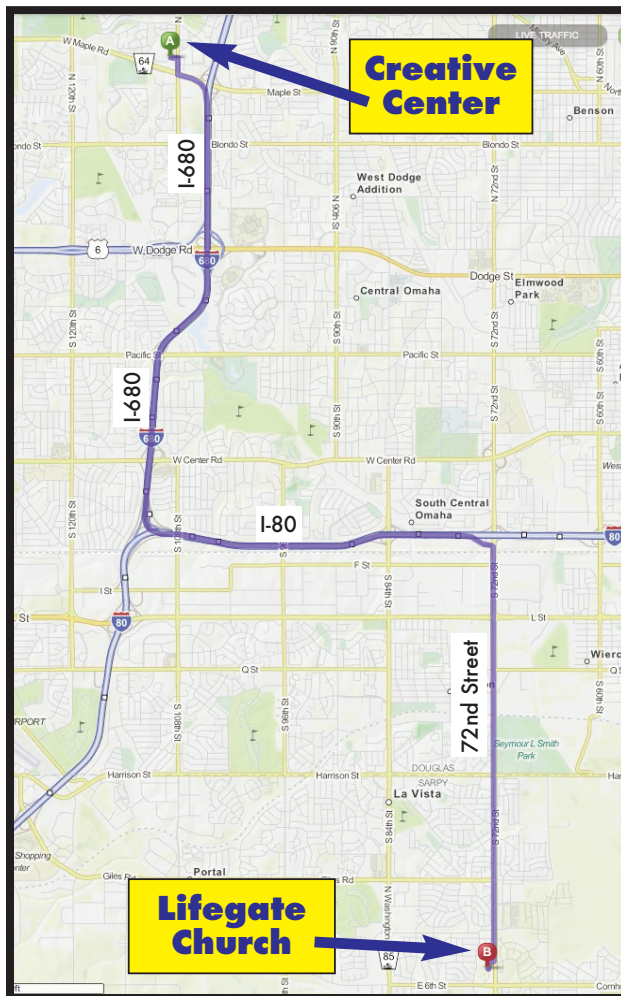

ATTENTION: 2019 GRADUATES

Graduation Commencement 2019

Saturday, June 1, 2019
10:30am - 12:00noon

Lifegate Church
749 Pinnacle Drive, Papillion, NE 68046

Graduates must arrive at 9:30am.

We will hold a brief walk-through and then distribute caps and gowns.

Doors will open for guests at 10:00am.

Class pictures will be taken after the ceremony.

Where's Lifegate Church?

*From the Creative Center,
Take I-680 South to I-80.*

*Head East on I-80.
Turn South (right) onto 72nd Street.*

*Turn West (right) onto
Pinnacle Drive, and the first left into
the Lifegate Church parking lot.*

*Additional parking is
available along Pinnacle Drive.*

CREATIVECENTER
COLLEGE OF ART & DESIGN

10850 Emmet Street • Omaha, NE 68164 • 402.898.1000 • 1.888.898.1789 • www.creativecenter.edu