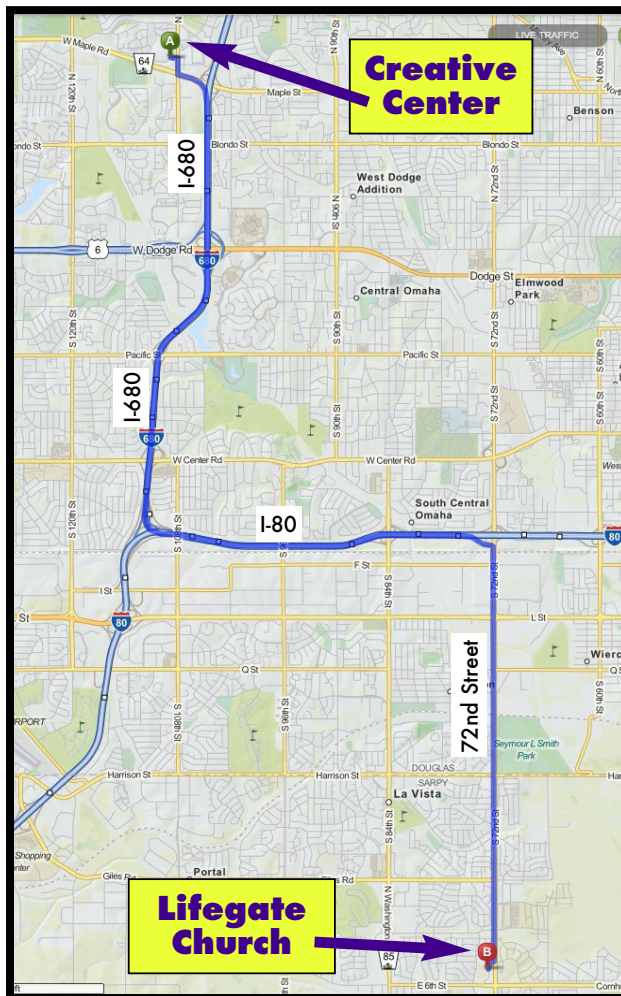

ATTENTION: 2018 GRADUATES

Graduation Commencement 2018

Saturday, June 2, 2018
10:30am - 12:00noon

Lifegate Church
749 Pinnacle Drive, Papillion, NE 68046

Graduates must arrive at 9:30am.

We will hold a brief walk-through and then distribute caps and gowns.

Doors will open for guests at 10:00am.

Class pictures will be taken after the ceremony.

Where's Lifegate Church?

*From the Creative Center,
Take I-680 South to I-80.*

*Head East on I-80.
Turn South (right) onto 72nd Street.*

*Turn West (right) onto
Pinnacle Drive, and the first left into
the Lifegate Church parking lot.*

*Additional parking is
available along Pinnacle Drive.*

CREATIVECENTER
COLLEGE OF ART & DESIGN

10850 Emmet Street • Omaha, NE 68164 • 402.898.1000 • 1.888.898.1789 • www.creativecenter.edu