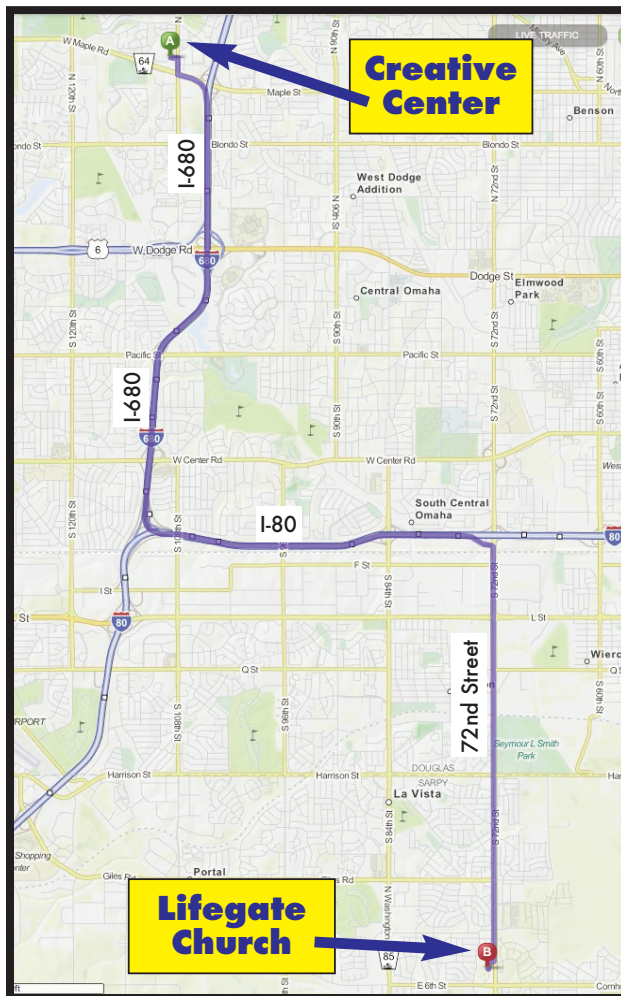

ATTENTION: 2017 GRADUATES

Graduation Commencement 2017

Saturday, June 3, 2017
10:30am - 12:00noon

Lifegate Church
749 Pinnacle Drive, Papillion, NE 68046

Graduates must arrive at 9:30am.

We will hold a brief walk-through and then distribute caps and gowns.

Doors will open for guests at 10:00am.

Class pictures will be taken after the ceremony.

Where's Lifegate Church?

*From the Creative Center,
Take I-680 South to I-80.*

*Head East on I-80.
Turn South (right) onto 72nd Street.*

*Turn West (right) onto
Pinnacle Drive, and the first left into
the Lifegate Church parking lot.*

*Additional parking is
available along Pinnacle Drive.*

CREATIVECENTER
COLLEGE OF ART & DESIGN

10850 Emmet Street • Omaha, NE 68164 • 402.898.1000 • 1.888.898.1789 • www.creativecenter.edu